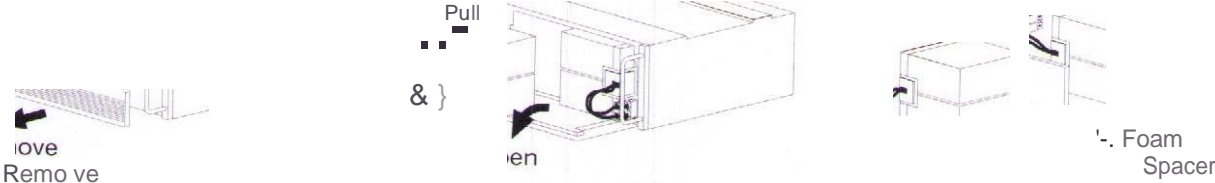

Back-UPS Pro USB (350, 500, and 650 VA);

Back-UPS (1000 and 1400 VA)

Smart-UPS (450 - 1400 VA) and
Smart-UPS XLBP

Back-UPS Office (250 - 500 VA)

Smart-UPS Rackmount (all 5.25" tall models)

MODELS 700 -14 00

MODELS 2200-3000

Smart-UPS Rackmount (all 8.75" tall models)

Smart-UPS Rackmount XL Battery Packs

Smart-UPS (2200 and 3000 VA)

UXBP (24, 48, 48M)

SmartCell XR

Dispose