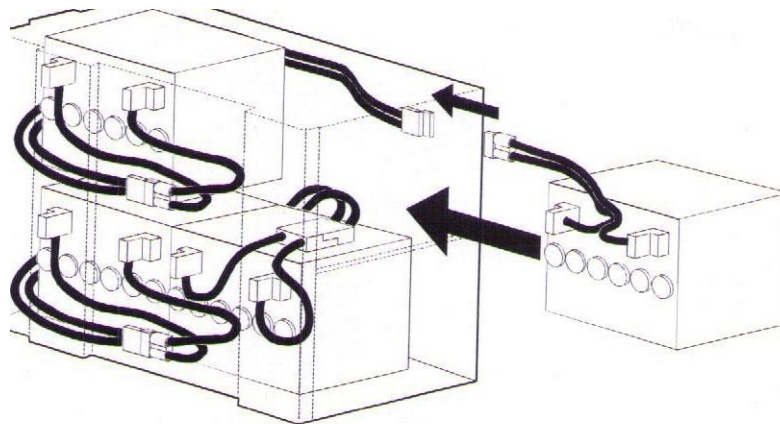

MODELS 2200-3000

Smart-UPS Rackmount (all 8.75" tall models)

Smart-UPS Rackmount XL Battery Packs

Smart-UPS (2200 and 3000 VA)

UXBP (24, 48, 48M)

SmartCell XR

Dispose