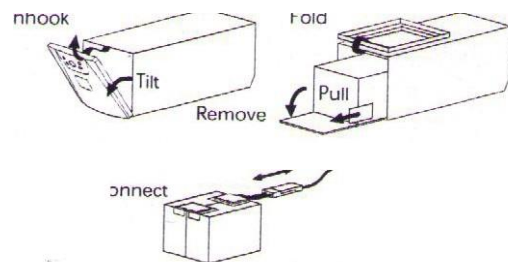

Battery Cartridge Replacement

Austausch der Batteriekartusche

Remplacement des cartouches de batterie

Reemplazo del cartucho de la batería

Sostituzione della cartuccia della batteria

Back-UPS or BK (200 - 500 VA) and
Back-UPS Pro, BK Pro or SU (280 - 420 VA)

Back-UPS Pro USB (350, 500, and 650 VA);

Back-UPS (1000 and 1400 VA)

Smart-UPS (450 - 1400 VA) and
Smart-UPS XLBP

Back-UPS Office (250 - 500 VA)

Smart-UPS Rackmount (all 5.25" tall models)

MODELS 700 -14 00

MODELS 2200-3000

Smart-UPS Rackmount (all 8.75" tall models)

Smart-UPS Rackmount XL Battery Packs

Smart-UPS (2200 and 3000 VA)

UXBP (24, 48, 48M)

SmartCell XR

Dispose