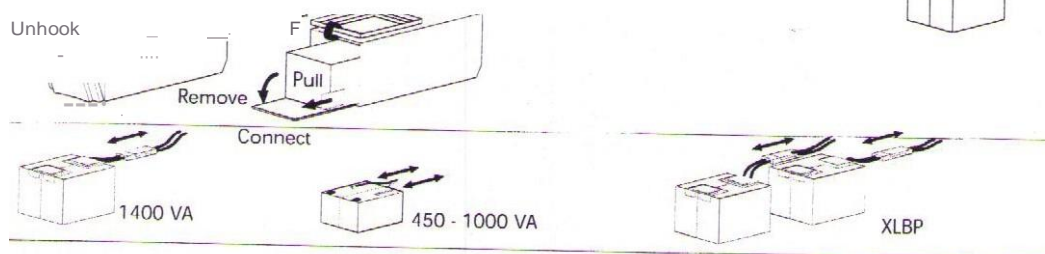

Battery Cartridge Replacement

Austausch der Batteriekartusche

Remplacement des cartouches de batterie

Reemplazo del cartucho de la batería

Sostituzione della cartuccia della batteria

Back-UPS or BK (200 - 500 VA) and
Back-UPS Pro, BK Pro or SU (280 - 420 VA)

Back-UPS Pro USB (350, 500, and 650 VA);

Back-UPS (1000 and 1400 VA)

Smart-UPS (450 - 1400 VA) and
Smart-UPS XLBP

Back-UPS Office (250 - 500 VA)

Smart-UPS Rackmount (all 5.25" tall models)

MODELS 700 -14 00

MODELS 2200-3000

Smart-UPS Rackmount (all 8.75" tall models)

Smart-UPS Rackmount XL Battery Packs

Smart-UPS (2200 and 3000 VA)

UXBP (24, 48, 48M)

SmartCell XR

Dispose