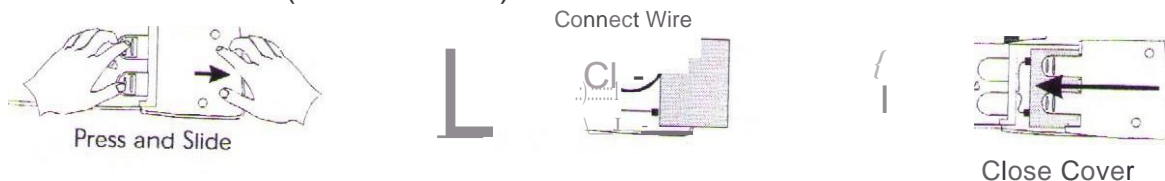

Back-UPS Pro USB (350, 500, and 650 VA);

Back-UPS (1000 and 1400 VA)

Smart-UPS (450 - 1400 VA) and
Smart-UPS XLBP

Back-UPS Office (250 - 500 VA)

Smart-UPS Rackmount (all 5.25" tall models)

MODELS 700 -14 00

MODELS 2200-3000

Smart-UPS Rackmount (all 8.75" tall models)

Smart-UPS Rackmount XL Battery Packs

Smart-UPS (2200 and 3000 VA)

UXBP (24, 48, 48M)

SmartCell XR

Dispose