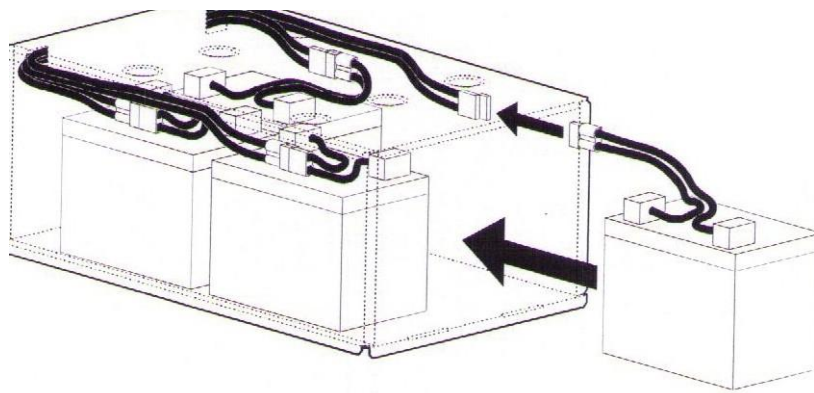

MODELS 2200-3000

Smart-UPS Rackmount (all 8.75" tall models)

Smart-UPS Rackmount XL Battery Packs

Smart-UPS (2200 and 3000 VA)

UXBP (24, 48, 48M)

SmartCell XR

Dispose