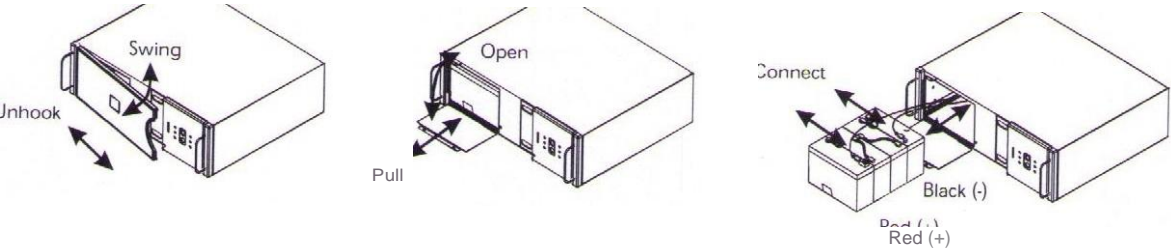

Back-UPS Pro USB (350, 500, and 650 VA);

Back-UPS (1000 and 1400 VA)

Smart-UPS (450 - 1400 VA) and
Smart-UPS XLBP

Back-UPS Office (250 - 500 VA)

Smart-UPS Rackmount (all 5.25" tall models)

MODELS 700 -14 00

MODELS 2200-3000

Smart-UPS Rackmount (all 8.75" tall models)

Smart-UPS Rackmount XL Battery Packs

Smart-UPS (2200 and 3000 VA)

UXBP (24, 48, 48M)

SmartCell XR

Dispose