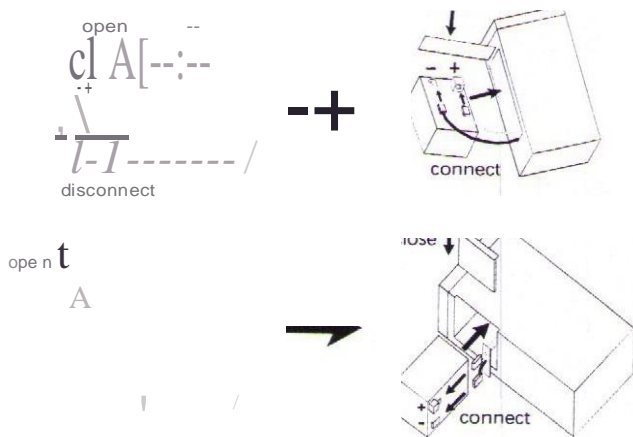

Battery Cartridge Replacement

Austausch der Batteriekartusche

Remplacement des cartouches de batterie

Reemplazo del cartucho de la batería

Sostituzione della cartuccia della batteria

Back-UPS or BK (200 - 500 VA) and
Back-UPS Pro, BK Pro or SU (280 - 420 VA)

Back-UPS Pro USB (350, 500, and 650 VA);

Back-UPS (1000 and 1400 VA)

Smart-UPS (450 - 1400 VA) and
Smart-UPS XLBP

Back-UPS Office (250 - 500 VA)

Smart-UPS Rackmount (all 5.25" tall models)

MODELS 700 -14 00

MODELS 2200-3000

Smart-UPS Rackmount (all 8.75" tall models)

Smart-UPS Rackmount XL Battery Packs

Smart-UPS (2200 and 3000 VA)

UXBP (24, 48, 48M)

SmartCell XR

Dispose