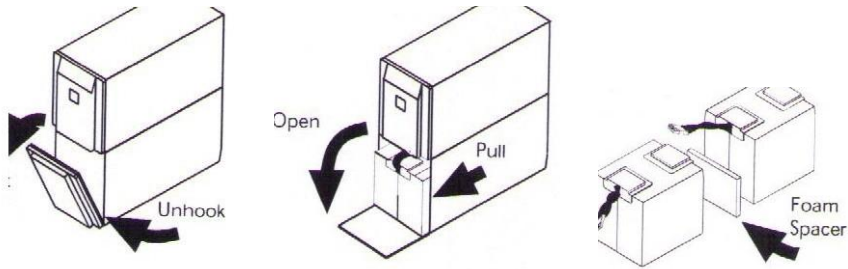

MODELS 2200-3000

Smart-UPS Rackmount (all 8.75" tall models)

Smart-UPS Rackmount XL Battery Packs

Smart-UPS (2200 and 3000 VA)

UXBP (24, 48, 48M)

SmartCell XR

Dispose