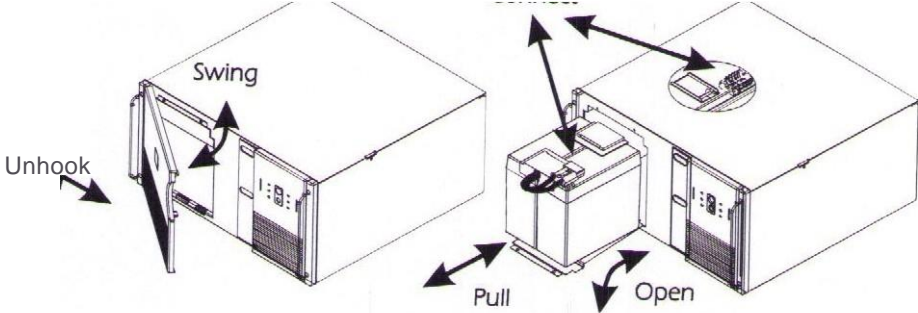

Back-UPS Pro USB (350, 500, and 650 VA);

Back-UPS (1000 and 1400 VA)

Smart-UPS (450 - 1400 VA) and
Smart-UPS XLBP

Back-UPS Office (250 - 500 VA)

Smart-UPS Rackmount (all 5.25" tall models)

MODELS 700 -14 00

MODELS 2200-3000

Smart-UPS Rackmount (all 8.75" tall models)

Smart-UPS Rackmount XL Battery Packs

Smart-UPS (2200 and 3000 VA)

UXBP (24, 48, 48M)

SmartCell XR

Dispose