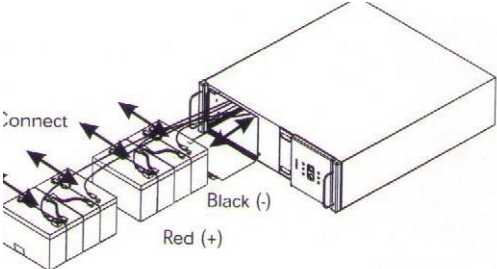

Back-UPS Pro USB (350, 500, and 650 VA);

Back-UPS (1000 and 1400 VA)

Smart-UPS (450 - 1400 VA) and
Smart-UPS XLBP

Back-UPS Office (250 - 500 VA)

Smart-UPS Rackmount (all 5.25" tall models)

MODELS 700 -14 00

MODELS 2200-3000

Smart-UPS Rackmount (all 8.75" tall models)

Smart-UPS Rackmount XL Battery Packs

Smart-UPS (2200 and 3000 VA)

UXBP (24, 48, 48M)

SmartCell XR

Dispose