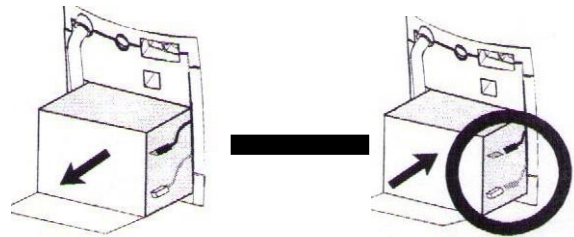

Battery Cartridge Replacement

Austausch der Batteriekartusche

Remplacement des cartouches de batterie

Reemplazo del cartucho de la batería

Sostituzione della cartuccia della batteria

Back-UPS or BK (200 - 500 VA) and
Back-UPS Pro, BK Pro or SU (280 - 420 VA)

Back-UPS Pro USB (350, 500, and 650 VA);

Back-UPS (1000 and 1400 VA)

Smart-UPS (450 - 1400 VA) and
Smart-UPS XLBP

Back-UPS Office (250 - 500 VA)

Smart-UPS Rackmount (all 5.25" tall models)

MODELS 700 -14 00

MODELS 2200-3000

Smart-UPS Rackmount (all 8.75" tall models)

Smart-UPS Rackmount XL Battery Packs

Smart-UPS (2200 and 3000 VA)

UXBP (24, 48, 48M)

SmartCell XR

Dispose